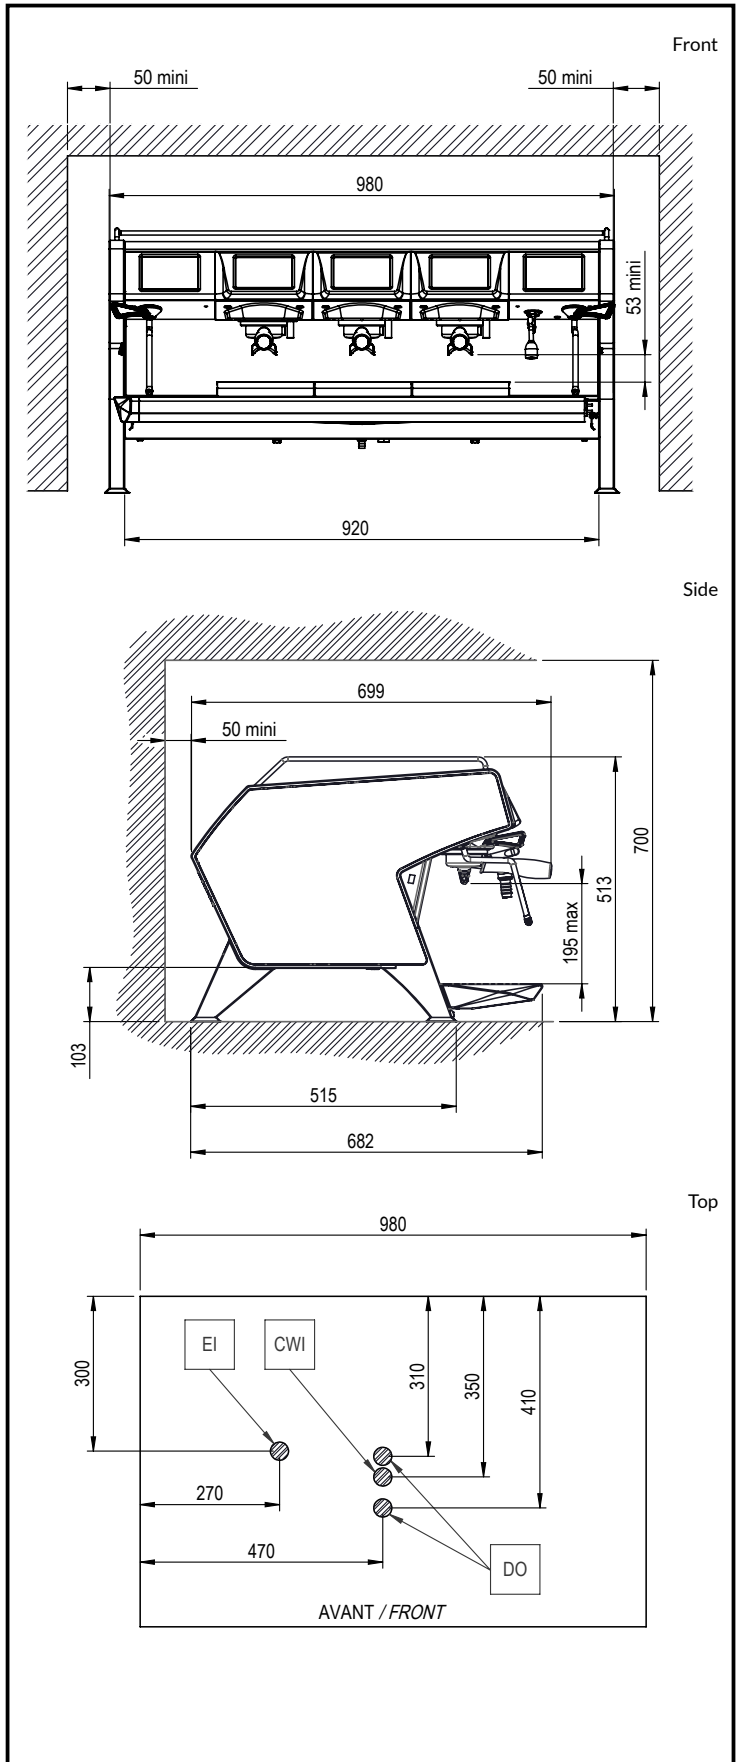

STELLA EPIC 3, white color

Electric

Supply voltage:

602683 (EPIC3W) 380-415 V/3N
ph/50/60 Hz

Electrical power max.: 7.5 kW

Plug type: Cable without plug

Water:

Cold water temperature (min/max): 5 / 60 °C

Key Information:

External dimensions, Width: 980 mm

External dimensions, Depth: 682 mm

External dimensions, Height: 513 mm

Net weight: 100 kg

Shipping volume: 0.83 m³

Sustainability

ISO 9001; ISO 14001

Current consumption: Amps

Certifications

The company reserves the right to make modifications to the products without prior notice. All information correct at time of printing.

2024.07.19

Part of Electrolux
Professional
Group

UNIC